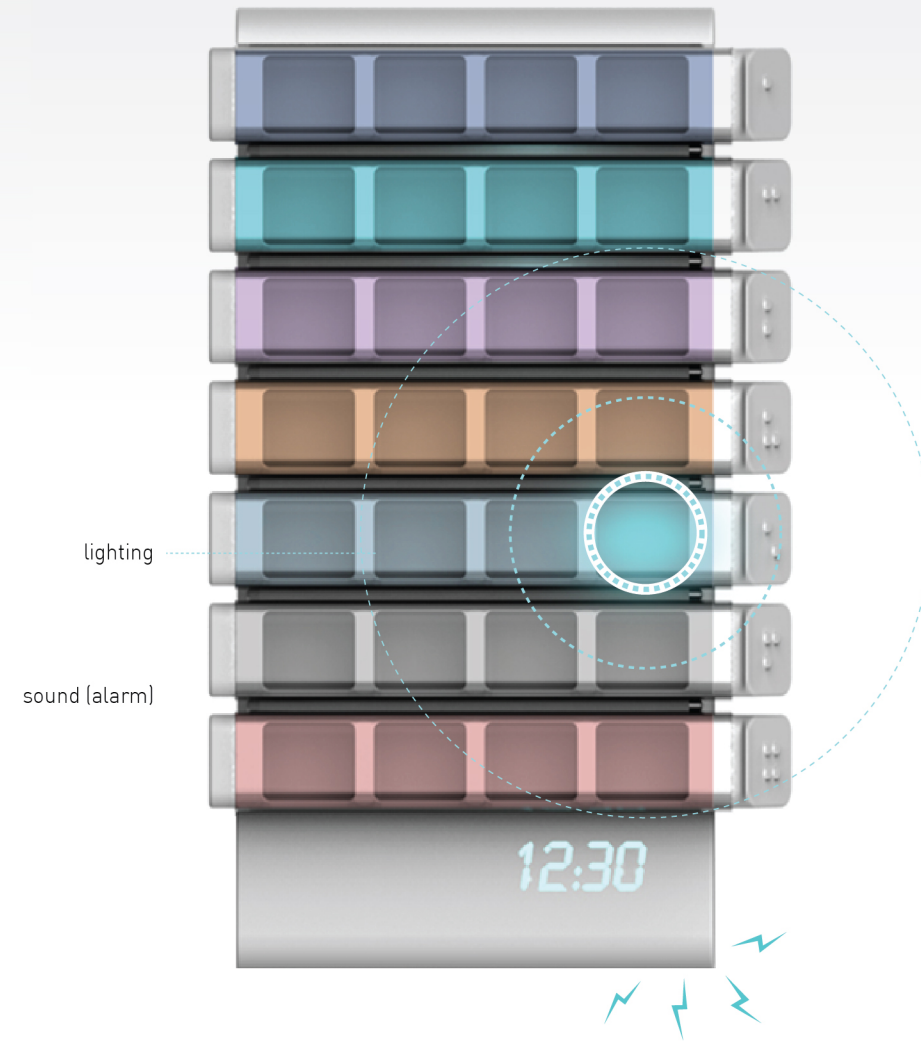

Medicine taking system

using colors, light and sound for nursing home

The elderly population living in nursing homes is increasing as the age of an aging society is coming. The elderly have to take medication for a long time and nurses in nursing homes must get medicine each time. It is never easy to take medicine on time every day.

It happens that they miss time to take pills or take wrong pills because they get confused which one to take. Enable the elderly people to get ready for taking medicine much more correctly and easily with medication kit using color, light and sound, etc.